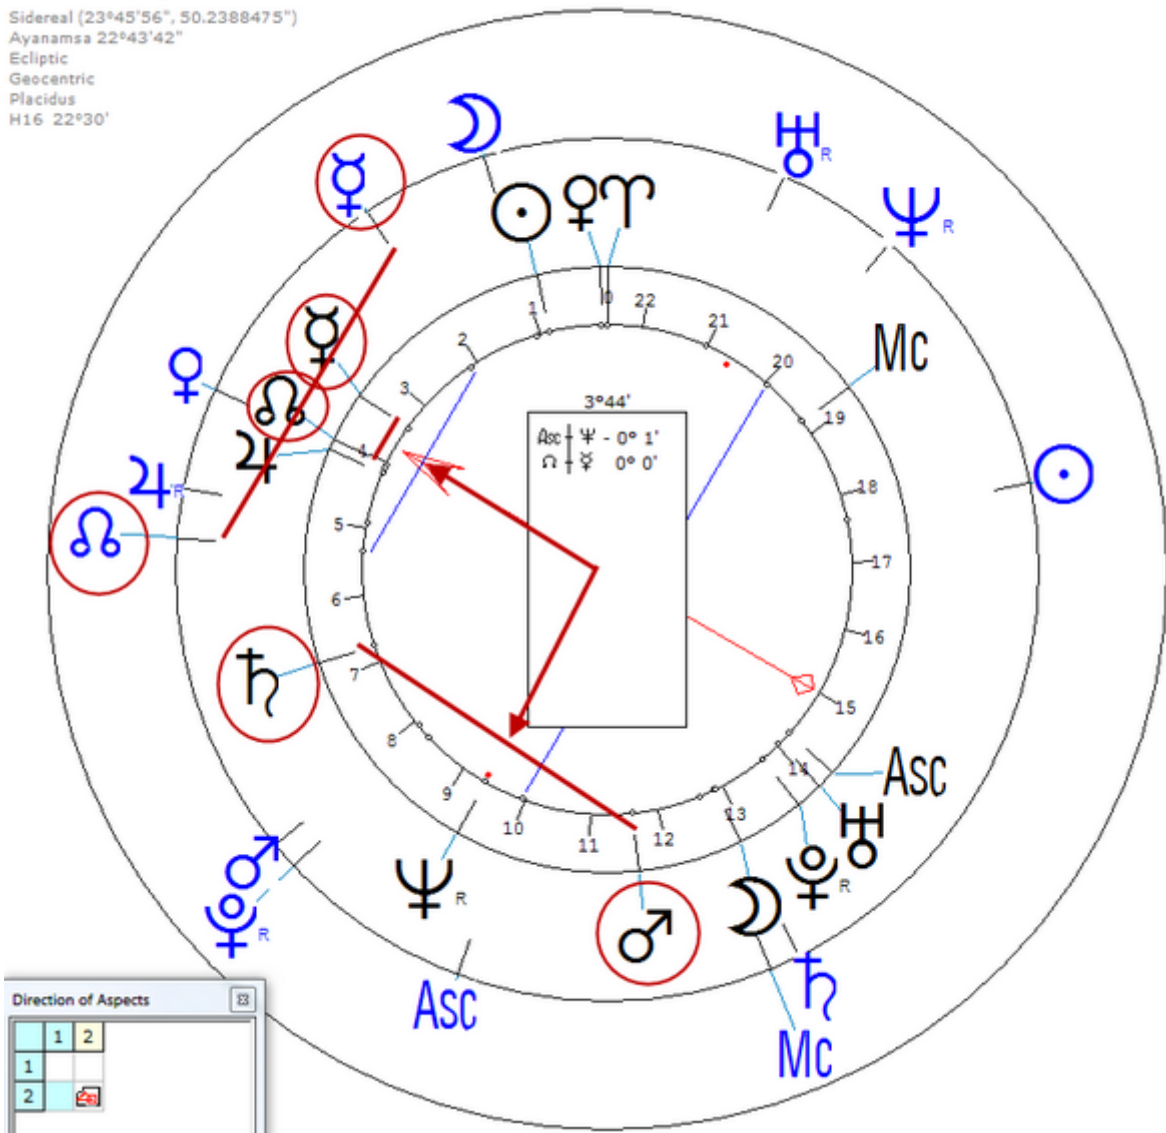

Transit on 5/01/1993, 6:09 PM MEDT, Nevers, France.

(Harmonic 16)

$$\text{♃}_t / \text{♁}_t = \text{♃}_n / \text{♁}_n = \text{♂}_n / \text{♃}_n$$

$$\text{♄}_t / \text{♃}_t = \text{♄}_n$$

Bérégovoy, Pierre

23 December 1925 Wed 10:00 (GMT) 49n28 1e02
Deville les Rouen, France

Sidereal (23°45'56", 50.2388475")

Ayanamsa 22°43'42"

Ecliptic

Geocentric

Placidus

H16 22°30'